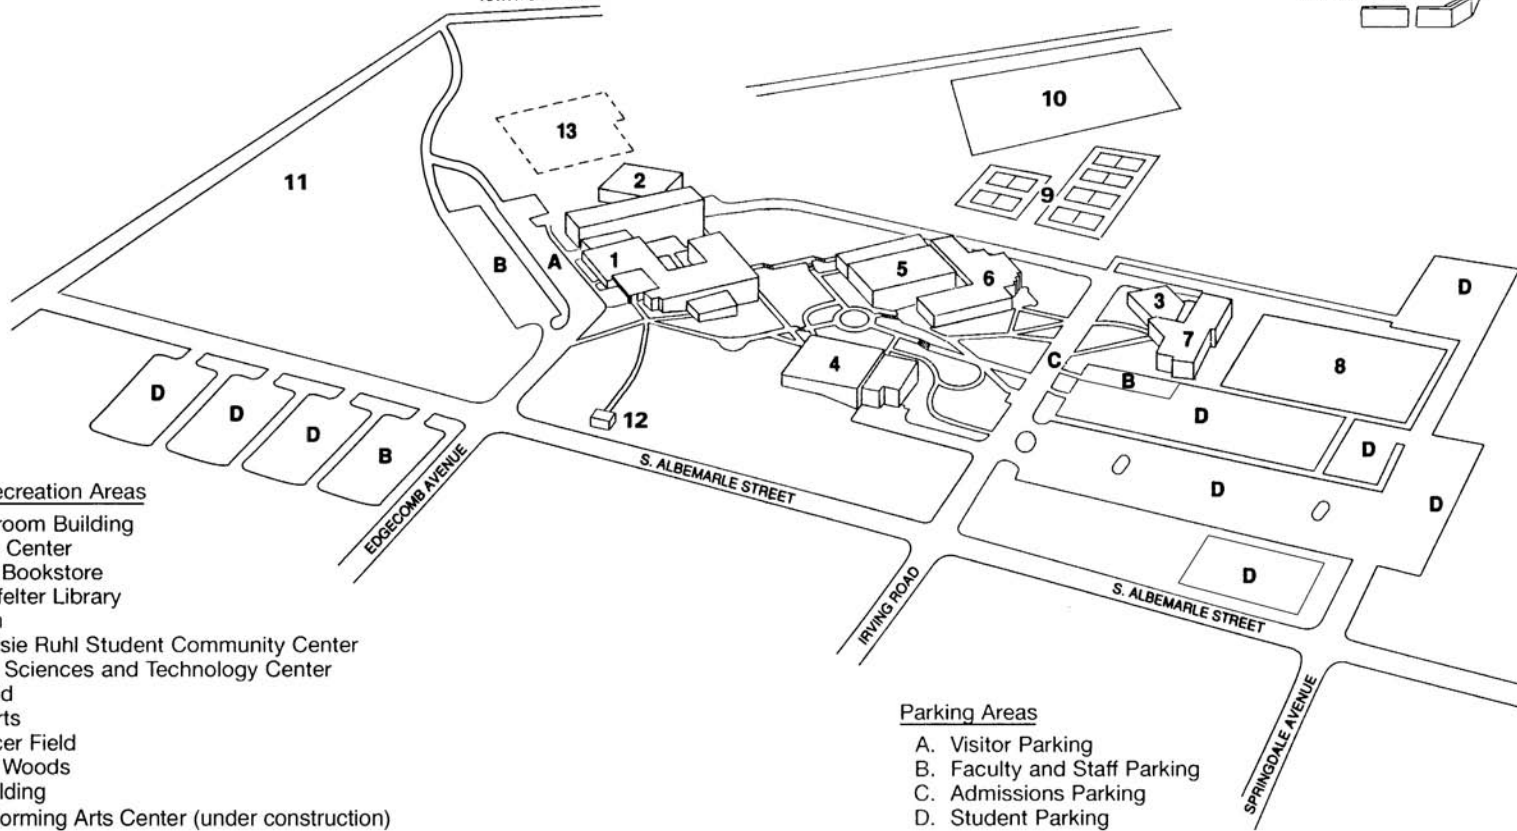

RATHTON ROAD

Buildings and Recreation Areas

- 1. Main Classroom Building
- 2. Conference Center
- 3. Penn State Bookstore
- 4. Lee R. Glatfelter Library
- 5. Gymnasium
- 6. Joe and Rosie Ruhl Student Community Center
- 7. Information Sciences and Technology Center
- 8. Athletic Field
- 9. Tennis Courts
- 10. NCAA Soccer Field
- 11. Penn State Woods
- 12. Bradley Building
- 13. Library/Performing Arts Center (under construction)

Parking Areas

- A. Visitor Parking
- B. Faculty and Staff Parking
- C. Admissions Parking
- D. Student Parking